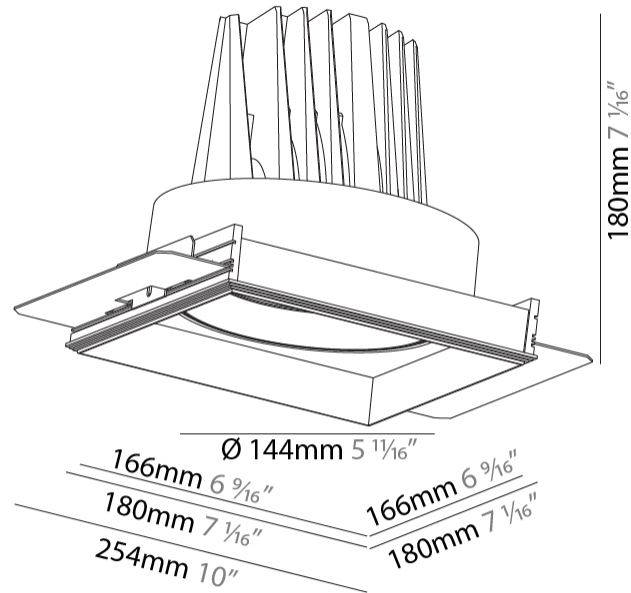

ELECTRICAL

Lamp Type: LED (Zhaga Standard)
Input Wattage (W): 46.2
Total Output Wattage (W): 41.9
Dimming: Tri-Mode (Non-Dimming and Phase Dimming (120Vac only) and 0-10V Dimming)
Driver Included: No
Driver Location: Recessed Housing
Driver Type: Constant Current - Universal
Driver Class: Class 2
Housing: See components
Input Voltage (V): 120 - 277
Constant Current (MA): 1050

LED

Number of LEDs: 1
Color Temperature (°K): 2700 / 3000 / 3500 / 4000
Max. Delivered Lumen (lm): 4030 / 4130 / 4332 / 4420
CRI: >90 CRI
Lamp Life (hrs): 50000
Upon Request: Special Color Temperature RGB-W Tunable White Special LED

OPTICAL

Reflector: 12 / 24 / 40
Adjustability: Rotational 355°; Tilt 30°
Upon Request: Special Beam Angles

RATINGS AND CERTIFICATIONS

Zaneen Group Inc. © 2024, T 1800-388-3382, F 416-247-9319, www.zaneen.com
Certified By: Certified for North American Standards
Available for international specifications by adding "INT" at the end of the existing Model #. For assistance on 'custom' specifications, contact zteam@zaneen.com.
IP Rating: IP44
In a constant effort to supply the best product, we reserve the right to change specifications or materials without notice. The most recent specification sheets are found at zaneen.com