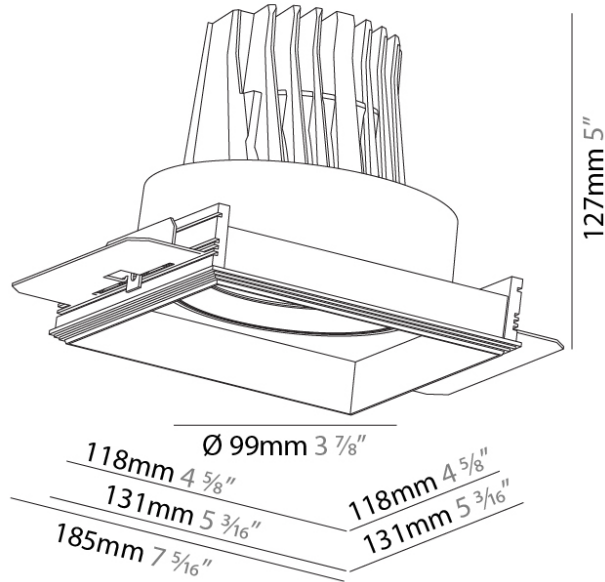

ELECTRICAL

Lamp Type: LED (Zhaga Standard)
Input Wattage (W): 13.2 (2700K) / 16.5
Total Output Wattage (W): 12.1 (2700K) / 14.7
Dimming: Tri-Mode (Non-Dimming and Phase Dimming (120Vac only) and 0-10V Dimming)
Driver Included: No
Driver Location: Recessed Housing
Driver Type: Constant Current - Universal
Driver Class: Class 2
Housing: See components
Input Voltage (V): 120 - 277
Constant Current (MA): 350

LED

Number of LEDs: 1
Color Temperature (°K): 2700 / 3000 / 3500 / 4000
Max. Delivered Lumen (lm): 830 / 930 / 1009 / 1030
CRI: >90 CRI
Lamp Life (hrs): 50000
Upon Request: Special Color Temperature RGB-W Tunable White Special LED

OPTICAL

Reflector: 8
Adjustability: Rotational 355°; Tilt 30°
Upon Request: Special Beam Angles

RATINGS AND CERTIFICATIONS

UL Listed, ETL Listed, CE, RoHS, FCC, S3382, F 416-247-9319, www.zaneen.com

Available for international specifications by adding 'INT' at the end of the existing Model #. For assistance on 'custom' specifications, contact zteam@zaneen.com. In a constant effort to supply the best product, we reserve the right to change specifications or materials without notice. The most recent specification sheets are found at zaneen.com

IP rating: IP44