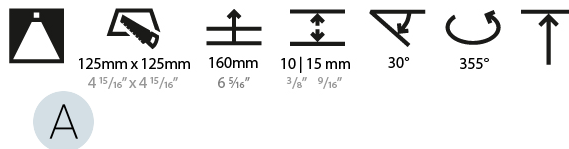

PHYSICAL

Shape: Square
Length (mm): 134
Length (in): 5 ¼
Width (mm): 134
Width (in): 5 ¼
Height (mm): 127
Height (in): 5
Ceiling Thickness (mm): 10 / 12.5 / 15
Ceiling Thickness (in): 3/8 or 1/2 or 9/16
Min. Recessing Depth (mm): 160
Min. Recessing Depth (in): 6 ⅝
Light Distribution: Adjustable / Downlight
Weight (kg): 0.8
Weight (lbs): 1.76
Fixture Finish: SSR / BKV / CWI / CRY / HAB / UFT / ITA / RUA / FTG / MYG / LOD / PUS / FRO / FUP / KIA / POP / BLS / SPG / MEY / GOH / GUM / CHC / COM / ABZ / JAG / OBR / MOS / ROR
Fixture Material: Aluminum Die Cast
Cut-out Measurements: 125mm / 4 5/16" x 125mm / 4 5/16"

ELECTRICAL

Lamp Type: LED (Zhaga Standard)
Total Output Wattage (W): 12 / 15
Dimming: Tri-Mode (Non-Dimming and Phase Dimming (120Vac only) and 0-10V Dimming)
Driver Included: No
Driver Location: Recessed Housing
Driver Type: Constant Current - Universal
Housing: See components
Input Voltage (V): 120 - 277
Constant Current (MA): 350

LED

Number of LEDs: 1
Color Temperature (°K): 2700 / 3000 / 3500 / 4000
Max. Delivered Lumen (lm): 830 / 930 / 1010 / 1030
CRI: >90 CRI
Lamp Life (hrs): 50000

OPTICAL

Reflector°: 8
Adjustability: Rotational 355°; Tilt 30°

RATINGS AND CERTIFICATIONS

Certified By: Certified for North American Standards
IP rating: IP20