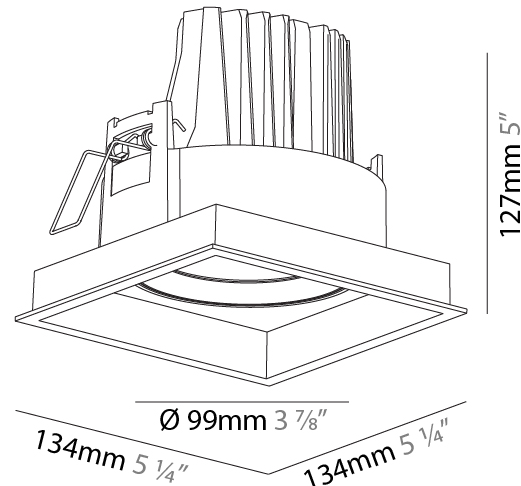

PHYSICAL

Shape: Square
Length (mm): 134
Length (in): 5 ¼
Width (mm): 134
Width (in): 5 ¼
Height (mm): 127
Height (in): 5
Ceiling Thickness (mm): 10 / 12.5 / 15
Ceiling Thickness (in): 3/8 or 1/2 or 9/16
Min. Recessing Depth (mm): 160
Min. Recessing Depth (in): 6 ⅝
Light Distribution: Adjustable / Downlight
Weight (kg): 0.8
Weight (lbs): 1.76
Fixture Finish: SSR / BKV / CWI / CRY / HAB / UFT / ITA / RUA / FTG / MYG / LOD / PUS / FRO / FUP / KIA / POP / BLS / SPG / MEY / GOH / GUM / CHC / COM / ABZ / JAG / OBR / MOS / ROR
Fixture Material: Aluminum Die Cast
Cut-out Measurements: 125mm / 4 5/16" x 125mm / 4 5/16"

ELECTRICAL

Lamp Type: LED (Zhaga Standard)
Total Output Wattage (W): 12 / 15
Dimming: Tri-Mode (Non-Dimming and Phase Dimming (120Vac only) and 0-10V Dimming)
Driver Included: No
Driver Location: Recessed Housing
Driver Type: Constant Current - Universal
Housing: See components
Input Voltage (V): 120 - 277
Constant Current (MA): 350

LED

Number of LEDs: 1
Color Temperature (°K): 2700 / 3000 / 3500 / 4000
Max. Delivered Lumen (lm): 830 / 930 / 1010 / 1030
CRI: >90 CRI
Lamp Life (hrs): 50000

OPTICAL

Reflector°: 8
Adjustability: Rotational 355°; Tilt 30°

RATINGS AND CERTIFICATIONS

Certified By: Certified for North American Standards
IP rating: IP20